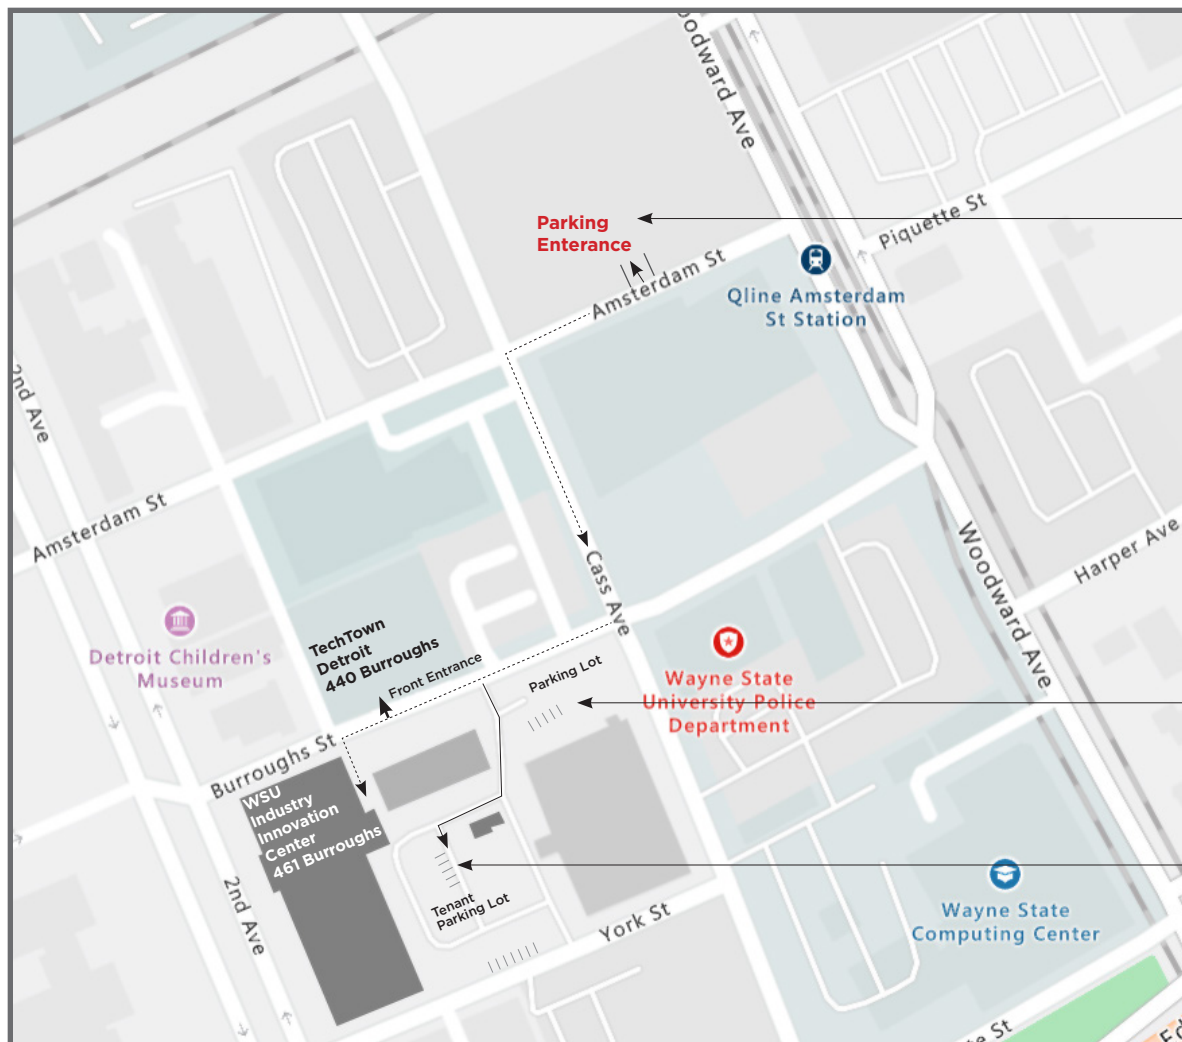

Parking and Transit Instructions

TechTown Parking
6161 Woodward Ave
Detroit, MI 48202

Enter on Amsterdam
between Woodward
and Cass

Free and open to the
public

Handicapped parking:
Parking Entrance on
Burroughs

Handicapped parking:
Parking Entrance on
Burroughs

PARKING

TechTown lot Free and secure parking. Northeast corner of Cass Ave. and Amsterdam St.

Street parking If you see street parking, go ahead and snag it.

PUBLIC TRANSIT + BIKE/CAR SHARE

TechTown is served by the **QLINE Amsterdam Station**, **DDOT routes** 16, 23 and 53 and 498, and **SMART routes** 445, 450, 460, 465, 475. It is served by DDOT routes 80 and 89 during the morning and evening. There is a stop for the **Wayne State Main Campus and Medical Campus shuttles** across the street from our building.

TechTown is also served by **MoGo**, **Detroit Bike Share**. Bike parking is available next to our building and in the bike shelter at Cass Ave. and Amsterdam St.